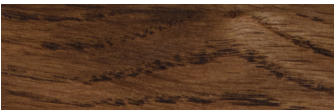

OAK
Wenge oil