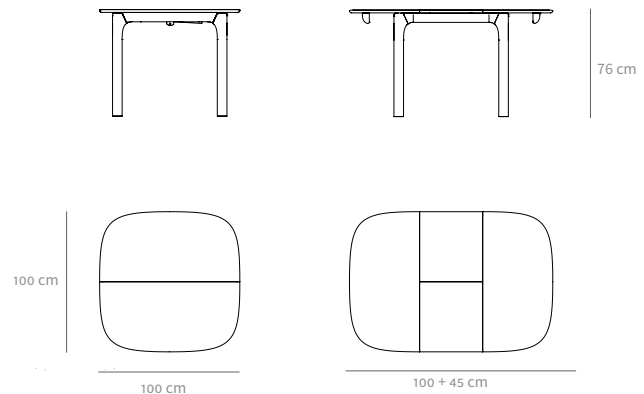

ARTISAN[®]

Fin extension table square

DESIGNSCHNEIDER

ARTISAN.BA

*love
wood*

DESCRIPTION

The square edition of the Fin extension table brings the same seamless, precision-engineered mechanism that enables smooth, tool-free extension. Crafted from premium solid wood, its refined square form with softly rounded corners introduces a clean, contemporary character suited for luxury residential, hospitality, and commercial interiors. As part of the wider Fin collection, it ensures visual harmony across the space. The compact square shape supports balanced layouts, while the extended rectangular configuration offers additional seating without compromising elegance or circulation - a perfect blend of form, comfort, and functionality.

STOCK ITEMS

No

COUNTRY OF ORIGIN

BiH

NOTE

The listed weights are approximate; the weight of each piece depends on the type of wood.

DIMENSIONS

Height: 76 cm/ 29.92 in

Width: 100 cm/ 39.37 in

Extension dimension: 1x45 cm / 1x17.71 in

Top thickness: 2 cm/ 0.79 in

PACKAGING

Stretch wrap + five-layer cardboard box.

1 piece

PACKAGING DIMENSIONS

Height: 81 cm/ 31.89 in

Width: 120 cm/ 47.24, in

WEIGHT

Weight: 80 kg

Packaging: 3 - 6 kg

WOOD

Oak, American and European walnut, elm, cherry, maple, ash

TABLE TOP

Solid wood