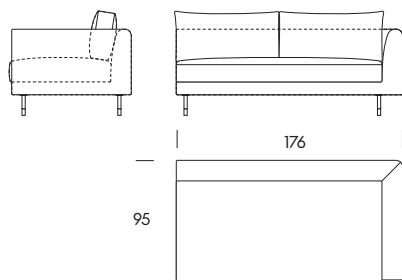

Panama System

General dimensions

Height	80cm
Seat Height	45cm
Seat Depth	79cm
Seat Depth with cushion	62cm

Structure

Solid Wood, Multilayer Plywood

Suspension

Elastic Webbing

Seat & Backrest

Product information website
<https://volumen.ba/collection/panama/>

Made from FSC-certified wood and other controlled materials.

Panama System

Seat Height
Seat Depth
Height

45cm
62cm
80cm

Two Seater Sofa PA25
192×95×80cm

End Unit PA26
176×95×80cm

End Unit PA27
176×95×80cm

Three Seater Sofa PA30
232×95×80cm

Chaise Longue PA42
96×172×80cm

Chaise Longue PA43
96×172×80cm

Panama System

Seat Height	45cm
Seat Depth	62cm
Height	80cm