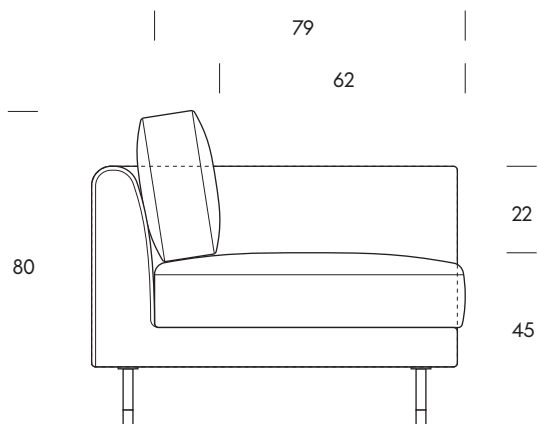

Panama System

General dimensions

Height	80cm
Seat Height	45cm
Seat Depth	79cm
Seat Depth with cushion	62cm

Structure

Solid Wood, Multilayer Plywood

Suspension

Elastic Webbing

Seat & Backrest

Product information website
<https://volumen.ba/collection/panama/>

Made from FSC-certified wood and other controlled materials.

Panama System

Seat Height
Seat Depth
Height

45cm
62cm
80cm

Two Seater Sofa PA25
192×95×80cm

End Unit PA26
176×95×80cm

End Unit PA27
176×95×80cm

Three Seater Sofa PA30
232×95×80cm

Chaise Longue PA42
96×172×80cm

Chaise Longue PA43
96×172×80cm

Panama System

Seat Height	45cm
Seat Depth	62cm
Height	80cm