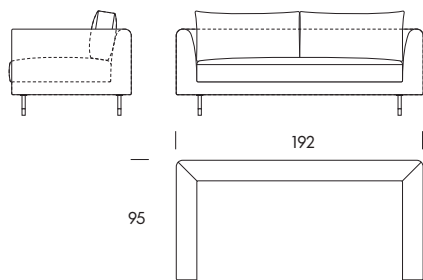

Panama System

General dimensions

Height	80cm
Seat Height	45cm
Seat Depth	79cm
Seat Depth with cushion	62cm

Structure

Solid Wood, Multilayer Plywood

Suspension

Elastic Webbing

Seat & Backrest

Product information website
<https://volumen.ba/collection/panama/>

Made from FSC-certified wood and other controlled materials.

Panama System

Seat Height
Seat Depth
Height

45cm
62cm
80cm

Two Seater Sofa PA25
192×95×80cm

End Unit PA26
176×95×80cm

End Unit PA27
176×95×80cm

Three Seater Sofa PA30
232×95×80cm

Chaise Longue PA42
96×172×80cm

Chaise Longue PA43
96×172×80cm

Panama System

Seat Height	45cm
Seat Depth	62cm
Height	80cm