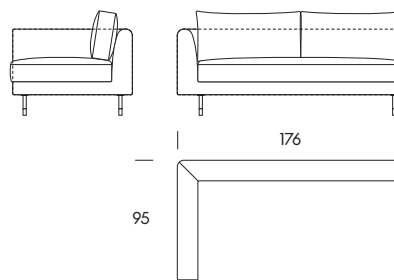

Panama System

General dimensions

Height	80cm
Seat Height	45cm
Seat Depth	79cm
Seat Depth with cushion	62cm

Structure

Solid Wood, Multilayer Plywood

Suspension

Elastic Webbing

Seat & Backrest

Product information website
<https://volumen.ba/collection/panama/>

Made from FSC-certified wood and other controlled materials.

Panama System

Seat Height
Seat Depth
Height

45cm
62cm
80cm

Two Seater Sofa PA25
192×95×80cm

End Unit PA26
176×95×80cm

End Unit PA27
176×95×80cm

Three Seater Sofa PA30
232×95×80cm

Chaise Longue PA42
96×172×80cm

Chaise Longue PA43
96×172×80cm

Panama System

Seat Height	45cm
Seat Depth	62cm
Height	80cm