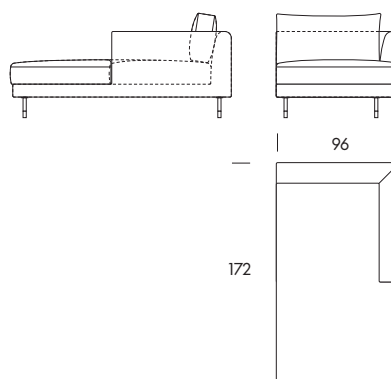

Panama System

General dimensions

Height	80cm
Seat Height	45cm
Seat Depth	79cm
Seat Depth with cushion	62cm

Structure

Solid Wood, Multilayer Plywood

Suspension

Elastic Webbing

Seat & Backrest

Product information website
<https://volumen.ba/collection/panama/>

Made from FSC-certified wood and other controlled materials.

Panama System

Seat Height
Seat Depth
Height

45cm
62cm
80cm

Two Seater Sofa PA25
192×95×80cm

End Unit PA26
176×95×80cm

End Unit PA27
176×95×80cm

Three Seater Sofa PA30
232×95×80cm

Chaise Longue PA42
96×172×80cm

Chaise Longue PA43
96×172×80cm

Panama System

Seat Height	45cm
Seat Depth	62cm
Height	80cm

Pouf PA80 80×80×45cm

Suggested combinations

Proposal 01
PA25

192×95cm

Proposal 02
PA30

232×95cm

Proposal 03
PA26, PA27

352×95cm