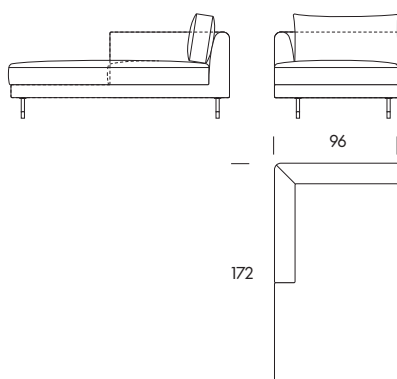

Panama System

General dimensions

Height	80cm
Seat Height	45cm
Seat Depth	79cm
Seat Depth with cushion	62cm

Structure

Solid Wood, Multilayer Plywood

Suspension

Elastic Webbing

Seat & Backrest

Product information website
<https://volumen.ba/collection/panama/>

Made from FSC-certified wood and other controlled materials.

Panama System

Seat Height
Seat Depth
Height

45cm
62cm
80cm

Two Seater Sofa PA25
192×95×80cm

End Unit PA26
176×95×80cm

End Unit PA27
176×95×80cm

Three Seater Sofa PA30
232×95×80cm

Chaise Longue PA42
96×172×80cm

Chaise Longue PA43
96×172×80cm

Panama System

Seat Height	45cm
Seat Depth	62cm
Height	80cm

Pouf PA80 80×80×45cm

Suggested combinations

Proposal 01
PA25

192×95cm

Proposal 02
PA30

232×95cm

Proposal 03
PA26, PA27

352×95cm