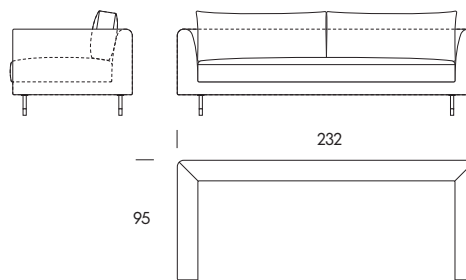

Panama System

General dimensions

Height	80cm
Seat Height	45cm
Seat Depth	79cm
Seat Depth with cushion	62cm

Structure

Solid Wood, Multilayer Plywood

Suspension

Elastic Webbing

Seat & Backrest

Product information website
<https://volumen.ba/collection/panama/>

Made from FSC-certified wood and other controlled materials.

Panama System

Seat Height
Seat Depth
Height

45cm
62cm
80cm

Two Seater Sofa PA25
192×95×80cm

End Unit PA26
176×95×80cm

End Unit PA27
176×95×80cm

Three Seater Sofa PA30
232×95×80cm

Chaise Longue PA42
96×172×80cm

Chaise Longue PA43
96×172×80cm

Panama System

Seat Height	45cm
Seat Depth	62cm
Height	80cm