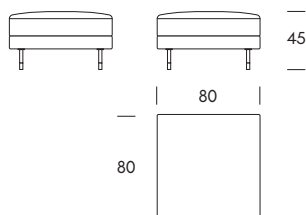

Panama System

General dimensions

Height	80cm
Seat Height	45cm
Seat Depth	79cm
Seat Depth with cushion	62cm

Structure

Solid Wood, Multilayer Plywood

Suspension

Elastic Webbing

Seat & Backrest

Product information website
<https://volumen.ba/collection/panama/>

Made from FSC-certified wood and other controlled materials.

Panama System

Seat Height
Seat Depth
Height

45cm
62cm
80cm

Two Seater Sofa PA25
192×95×80cm

End Unit PA26
176×95×80cm

End Unit PA27
176×95×80cm

Three Seater Sofa PA30
232×95×80cm

Chaise Longue PA42
96×172×80cm

Chaise Longue PA43
96×172×80cm

Panama System

Seat Height	45cm
Seat Depth	62cm
Height	80cm

Pouf PA80 80×80×45cm

Suggested combinations

Proposal 01
PA25

192×95cm

Proposal 02
PA30

232×95cm

Proposal 03
PA26, PA27

352×95cm