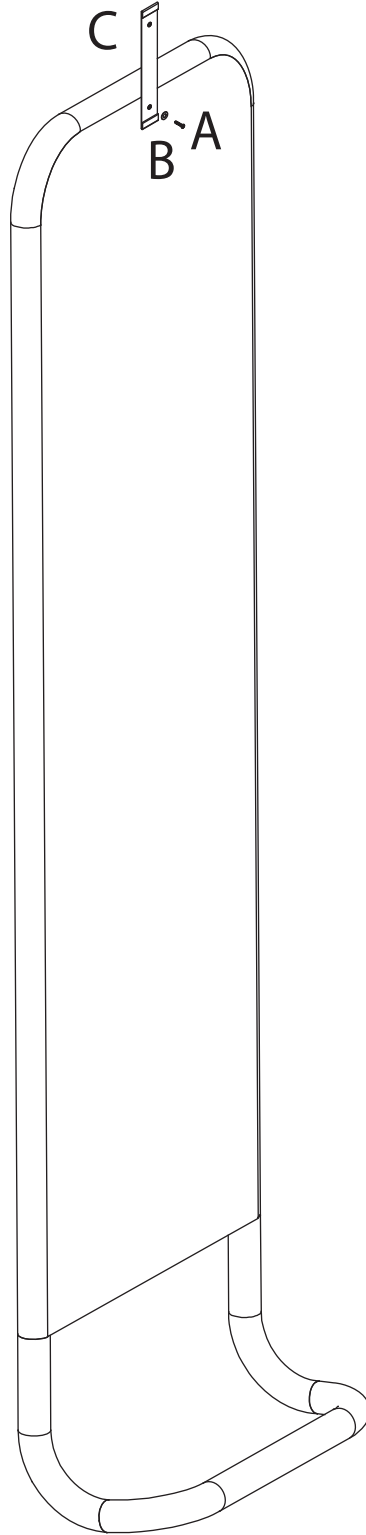

Woak

Malin Mirror / Spiegel

Assembly instructions
Montageanleitung

5 min

1 - 1X

A

1X
4x12

B

2X
M5

C

1X
strip

Tools / Werkzeug

No additional tools for the assembly of this product.

Keine zusätzlichen Werkzeuge für die Montage des Produkts.

1

A

B

C

3

Please check the contents of the package before attempting to assemble this product. A full checklist of components is given in this leaflet. If any components are missing, please contact the store you have purchased this product from. As you unpack and prepare for assembly, place the contents on a carpeted or padded area to protect it from damage. Never force the fittings. Take care when lifting to avoid personal injury and (or) damage to the product. After using the product for some time, please tighten the screws once in a while. Please keep these instructions for future reference.