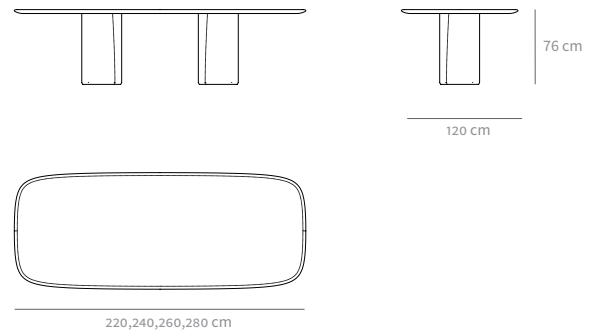

**ARTISAN<sup>®</sup>**

*Column double base table*

REGULAR COMPANY

ARTISAN.BA

*love  
wood*

H 76 W 220, 240, 260, 280 D120

#### NOTE

For all four dimensions – base 46 × 46 cm.  
Other modifications and prices on request.  
The listed weights are approximate; the weight of each piece depends on its dimensions and the type of wood.

#### DIMENSIONS

Height: 76 cm/ 29.92 in  
Width: 220, 240, 260, 280 cm/ 86.61, 94.48, 102.36, 110.23 in  
Depth: 120 cm/ 47.24 in  
Table top thickness: 4 cm/ 1.57 in

#### PACKAGING DIMENSIONS

Height: 81 cm/ 31.89 in  
Width: 225 - 285 / 88.58 -112.20 in  
Depth: 125 / 49.21 in