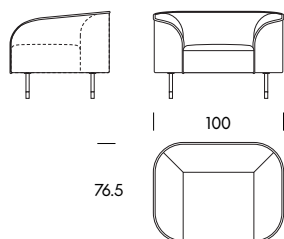

Designed by **Zoran Jedrejic**

Le Mans System

General dimensions

Height	72cm
Seat Height	42cm
Seat Depth	60cm

Structure

Solid Wood, Multilayer Plywood

Suspension

Elastic Webbing

Le Mans System

Seat Height
Seat Depth
Height

42cm
60cm
72cm

Armchair LM10
100×76.5×67cm

Two Seater Sofa LM25
210×85×72cm

End Unit LM26
185×85×70mm

End Unit LM27
185×85×70mm

Three Seater Sofa LM30
250×85×72cm

Chaise Longue LM42
105×165×72cm

Le Mans System

Seat Height	42cm
Seat Depth	60cm
Height	72cm

Chaise Longue LM43 105×165×72cm

Pouf LM80 80×60×42cm

Suggested combinations

Proposal 01
LM10
100×76.5cm

Proposal 02
LM25
210×85cm

Proposal 03
LM30
250×85cm

Proposal 04
LM26, LM27
370×85cm

Proposal 05L
LM26, LM43

Proposal 05R
LM42, LM27
290×165cm