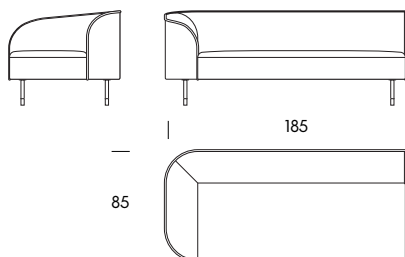

Designed by **Zoran Jedrejic**

Le Mans System

General dimensions

Height	72cm
Seat Height	42cm
Seat Depth	60cm

Structure

Solid Wood, Multilayer Plywood

Suspension

Elastic Webbing

Le Mans System

Seat Height
Seat Depth
Height

42cm
60cm
72cm

Armchair LM10
100×76.5×67cm

Two Seater Sofa LM25
210×85×72cm

End Unit LM26
185×85×70mm

End Unit LM27
185×85×70mm

Three Seater Sofa LM30
250×85×72cm

Chaise Longue LM42
105×165×72cm

Le Mans System

Seat Height	42cm
Seat Depth	60cm
Height	72cm

Chaise Longue LM43 105×165×72cm

Pouf LM80 80×60×42cm

Suggested combinations

Proposal 01
LM10
100×76.5cm

Proposal 02
LM25
210×85cm

Proposal 03
LM30
250×85cm

Proposal 04
LM26, LM27
370×85cm

Proposal 05L
LM26, LM43

Proposal 05R
LM42, LM27
290×165cm