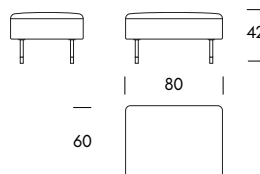

Designed by **Zoran Jedrejic**

Le Mans System

General dimensions

Height	72cm
Seat Height	42cm
Seat Depth	60cm

Structure

Solid Wood, Multilayer Plywood

Suspension

Elastic Webbing

Le Mans System

Seat Height
Seat Depth
Height

42cm
60cm
72cm

Armchair LM10
100×76.5×67cm

Two Seater Sofa LM25
210×85×72cm

End Unit LM26
185×85×70mm

End Unit LM27
185×85×70mm

Three Seater Sofa LM30
250×85×72cm

Chaise Longue LM42
105×165×72cm

Le Mans System

Seat Height	42cm
Seat Depth	60cm
Height	72cm

Chaise Longue LM43 105×165×72cm

Pouf LM80 80×60×42cm

Suggested combinations

Proposal 01
LM10
100×76.5cm

Proposal 02
LM25
210×85cm

Proposal 03
LM30
250×85cm

Proposal 04
LM26, LM27
370×85cm

Proposal 05L
LM26, LM43

Proposal 05R
LM42, LM27
290×165cm