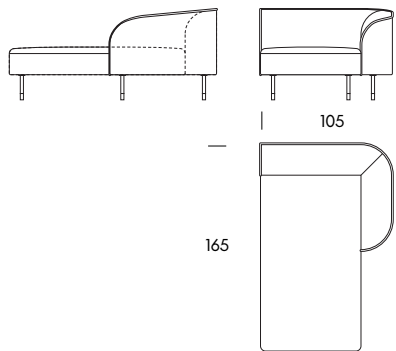

Designed by **Zoran Jedrejic**

Le Mans System

General dimensions

Height	72cm
Seat Height	42cm
Seat Depth	60cm

Structure

Solid Wood, Multilayer Plywood

Suspension

Elastic Webbing

Le Mans System

Seat Height
Seat Depth
Height

42cm
60cm
72cm

Armchair LM10
100×76.5×67cm

Two Seater Sofa LM25
210×85×72cm

End Unit LM26
185×85×70mm

End Unit LM27
185×85×70mm

Three Seater Sofa LM30
250×85×72cm

Chaise Longue LM42
105×165×72cm

Le Mans System

Seat Height	42cm
Seat Depth	60cm
Height	72cm

Chaise Longue LM43 105×165×72cm

Pouf LM80 80×60×42cm

Suggested combinations

Proposal 01
LM10
100×76.5cm

Proposal 02
LM25
210×85cm

Proposal 03
LM30
250×85cm

Proposal 04
LM26, LM27
370×85cm

Proposal 05L
LM26, LM43

Proposal 05R
LM42, LM27
290×165cm