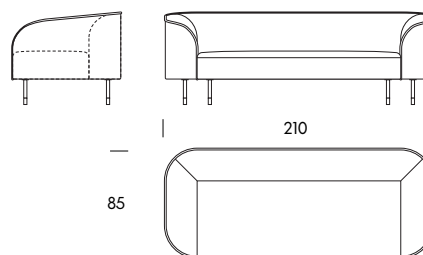

Designed by **Zoran Jedrejic**

Le Mans System

General dimensions

Height	72cm
Seat Height	42cm
Seat Depth	60cm

Structure

Solid Wood, Multilayer Plywood

Suspension

Elastic Webbing

Le Mans System

Seat Height
Seat Depth
Height

42cm
60cm
72cm

Armchair LM10
100×76.5×67cm

Two Seater Sofa LM25
210×85×72cm

End Unit LM26
185×85×70mm

End Unit LM27
185×85×70mm

Three Seater Sofa LM30
250×85×72cm

Chaise Longue LM42
105×165×72cm

Le Mans System

Seat Height	42cm
Seat Depth	60cm
Height	72cm

Chaise Longue LM43 105×165×72cm

Pouf LM80 80×60×42cm

Suggested combinations

Proposal 01
LM10
100×76.5cm

Proposal 02
LM25
210×85cm

Proposal 03
LM30
250×85cm

Proposal 04
LM26, LM27
370×85cm

Proposal 05L
LM26, LM43

Proposal 05R
LM42, LM27
290×165cm