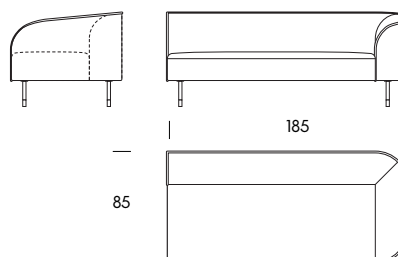

Designed by **Zoran Jedrejic**

Le Mans System

General dimensions

Height	72cm
Seat Height	42cm
Seat Depth	60cm

Structure

Solid Wood, Multilayer Plywood

Suspension

Elastic Webbing

Le Mans System

Seat Height
Seat Depth
Height

42cm
60cm
72cm

Armchair LM10
100×76.5×67cm

Two Seater Sofa LM25
210×85×72cm

End Unit LM26
185×85×70mm

End Unit LM27
185×85×70mm

Three Seater Sofa LM30
250×85×72cm

Chaise Longue LM42
105×165×72cm

Le Mans System

Seat Height	42cm
Seat Depth	60cm
Height	72cm

Chaise Longue LM43 105×165×72cm

Pouf LM80 80×60×42cm

Suggested combinations

Proposal 01
LM10
100×76.5cm

Proposal 02
LM25
210×85cm

Proposal 03
LM30
250×85cm

Proposal 04
LM26, LM27
370×85cm

Proposal 05L
LM26, LM43

Proposal 05R
LM42, LM27
290×165cm