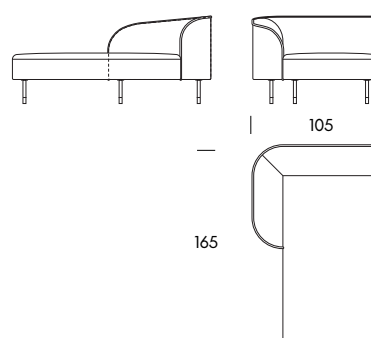

Designed by **Zoran Jedrejic**

Le Mans System

General dimensions

Height	72cm
Seat Height	42cm
Seat Depth	60cm

Structure

Solid Wood, Multilayer Plywood

Suspension

Elastic Webbing

Le Mans System

Seat Height
Seat Depth
Height

42cm
60cm
72cm

Armchair LM10
100×76.5×67cm

Two Seater Sofa LM25
210×85×72cm

End Unit LM26
185×85×70mm

End Unit LM27
185×85×70mm

Three Seater Sofa LM30
250×85×72cm

Chaise Longue LM42
105×165×72cm

Le Mans System

Seat Height	42cm
Seat Depth	60cm
Height	72cm

Chaise Longue LM43 105×165×72cm

Pouf LM80 80×60×42cm

Suggested combinations

Proposal 01
LM10
100×76.5cm

Proposal 02
LM25
210×85cm

Proposal 03
LM30
250×85cm

Proposal 04
LM26, LM27
370×85cm

Proposal 05L
LM26, LM43

Proposal 05R
LM42, LM27
290×165cm