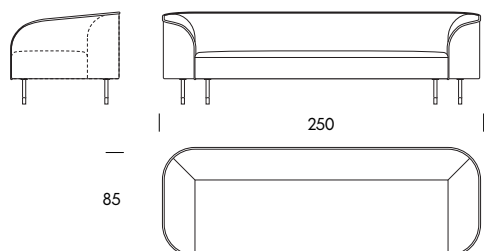

Designed by **Zoran Jedrejic**

Le Mans System

General dimensions

Height	72cm
Seat Height	42cm
Seat Depth	60cm

Structure

Solid Wood, Multilayer Plywood

Suspension

Elastic Webbing

Le Mans System

Seat Height
Seat Depth
Height

42cm
60cm
72cm

Armchair LM10
100×76.5×67cm

Two Seater Sofa LM25
210×85×72cm

End Unit LM26
185×85×70mm

End Unit LM27
185×85×70mm

Three Seater Sofa LM30
250×85×72cm

Chaise Longue LM42
105×165×72cm

Le Mans System

Seat Height	42cm
Seat Depth	60cm
Height	72cm

Chaise Longue LM43 105×165×72cm

Pouf LM80 80×60×42cm

Suggested combinations

Proposal 01
LM10
100×76.5cm

Proposal 02
LM25
210×85cm

Proposal 03
LM30
250×85cm

Proposal 04
LM26, LM27
370×85cm

Proposal 05L
LM26, LM43

Proposal 05R
LM42, LM27
290×165cm