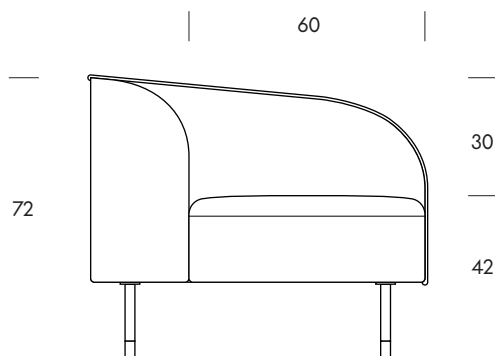

Suggested Fabric Colours

Product information website
<http://volumen.ba/collection/le-mans/>

Made from FSC-certified wood and other controlled materials.