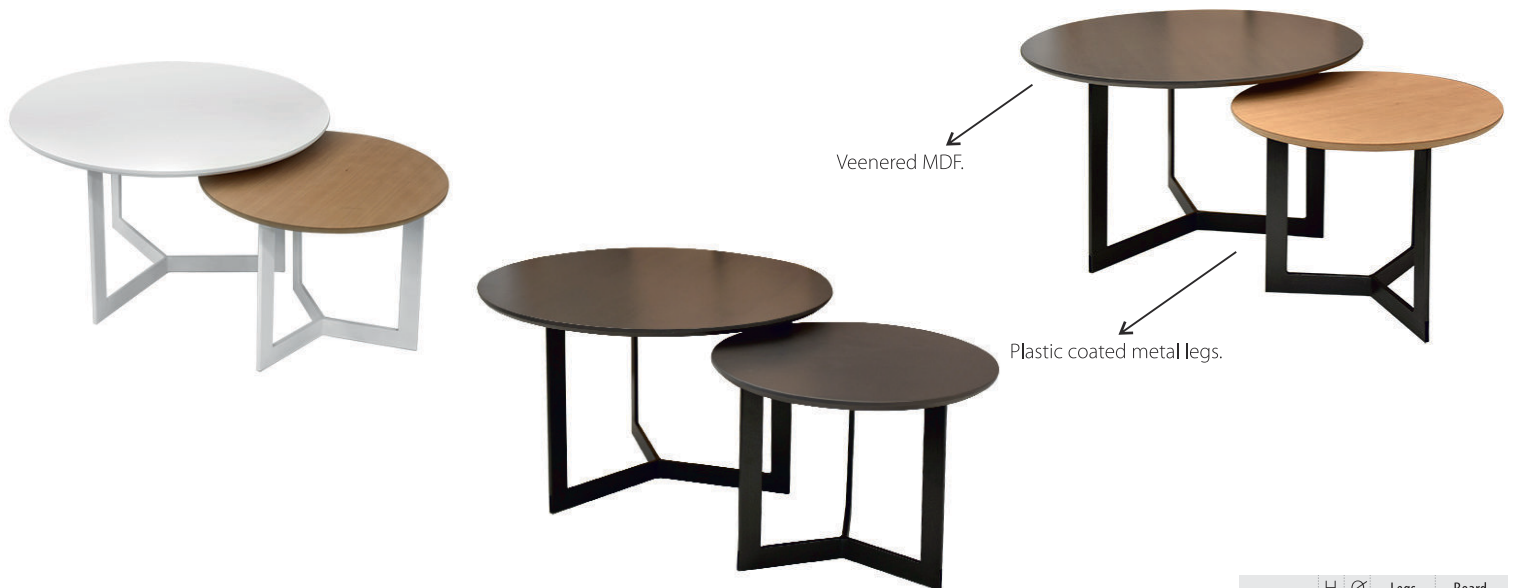

CLUB TABLE SATURN

dimension: Ø50 cm(H-37cm) Ø68 cm(H-42cm)

Wood panel			
09	01	38	60
White	Beech	Dark oak	Taupe

Legs	
09	52
White	Antracit

	H	Ø	Legs	Board
MWSAT	37.50	**	**	**
MWSAT	42.68	**	**	**