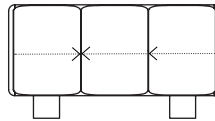

DIMENSIONS

Height: 50, 75, 90 cm/ in
Width: 140, 180, 240 cm/ 55.11, 70.86, 94.48 in
Depth: 47 cm/ 18.50 in
Shelf thickness: 2 cm/ 0.78 in
Commode thickness: 2 cm/ 0.78 in
Foreparts thickness 3,5 cm/ 1.37 in
Back thickness: 2 cm/ 0.78 in

CLEANING INSTRUCTIONS

Please download our material care & cleaning instructions through artisan.ba/materials

AVAILABLE DIMENSIONS:

HEIGHT 50 WIDTH 140 CM DEPTH 47 CM WITH 3 DOORS

HEIGHT 50 WIDTH 180 CM DEPTH 47 CM WITH 4 DOORS

HEIGHT 50 WIDTH 240 CM DEPTH 47 CM WITH 5 DOORS

HEIGHT 75 WIDTH 140 CM DEPTH 47 CM WITH 3 DOORS

HEIGHT 75 WIDTH 140 CM DEPTH 47 CM WITH 2 DOORS AND 3 DRAWERS

HEIGHT 75 WIDTH 180 CM DEPTH 47 CM WITH 3 DOORS

HEIGHT 75 WIDTH 240 CM DEPTH 47 CM WITH 5 DOORS

HEIGHT 90 WIDTH 140 CM DEPTH 47 CM WITH 3 DOORS

HEIGHT 90 WIDTH 180 CM DEPTH 47 CM WITH 4 DOORS

HEIGHT 90 WIDTH 180 CM DEPTH 47 CM WITH 4 DOORS AND 4 DRAWERS