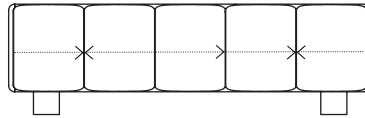

DIMENSIONS

Height: 50, 75, 90 cm/ in
Width: 140, 180, 240 cm/ 55.11, 70.86, 94.48 in
Depth: 47 cm/ 18.50 in
Shelf thickness: 2 cm/ 0.78 in
Commode thickness: 2 cm/ 0.78 in
Foreparts thickness 3,5 cm/ 1.37 in
Back thickness: 2 cm/ 0.78 in

CLEANING INSTRUCTIONS

Please download our material care & cleaning instructions through artisan.ba/materials

AVAILABLE DIMENSIONS:

HEIGHT 50 WIDTH 140 CM DEPTH 47 CM WITH 3 DOORS

HEIGHT 50 WIDTH 180 CM DEPTH 47 CM WITH 4 DOORS

HEIGHT 50 WIDTH 240 CM DEPTH 47 CM WITH 5 DOORS

HEIGHT 75 WIDTH 140 CM DEPTH 47 CM WITH 3 DOORS

HEIGHT 75 WIDTH 140 CM DEPTH 47 CM WITH 2 DOORS AND 3 DRAWERS

HEIGHT 75 WIDTH 180 CM DEPTH 47 CM WITH 3 DOORS

HEIGHT 75 WIDTH 240 CM DEPTH 47 CM WITH 5 DOORS

HEIGHT 90 WIDTH 140 CM DEPTH 47 CM WITH 3 DOORS

HEIGHT 90 WIDTH 180 CM DEPTH 47 CM WITH 4 DOORS

HEIGHT 90 WIDTH 180 CM DEPTH 47 CM WITH 4 DOORS AND 4 DRAWERS