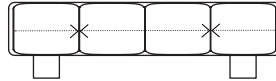

DIMENSIONS

Height: 50, 75, 90 cm/ in
Width: 140, 180, 240 cm/ 55.11, 70.86, 94.48 in
Depth: 47 cm/ 18.50 in
Shelf thickness: 2 cm/ 0.78 in
Commode thickness: 2 cm/ 0.78 in
Foreparts thickness 3,5 cm/ 1.37 in
Back thickness: 2 cm/ 0.78 in

CLEANING INSTRUCTIONS

Please download our material care & cleaning instructions through artisan.ba/materials

AVAILABLE DIMENSIONS:

HEIGHT 50 WIDTH 140 CM DEPTH 47 CM WITH 3 DOORS

HEIGHT 50 WIDTH 180 CM DEPTH 47 CM WITH 4 DOORS

HEIGHT 50 WIDTH 240 CM DEPTH 47 CM WITH 5 DOORS

HEIGHT 75 WIDTH 140 CM DEPTH 47 CM WITH 3 DOORS

HEIGHT 75 WIDTH 140 CM DEPTH 47 CM WITH 2 DOORS AND 3 DRAWERS

HEIGHT 75 WIDTH 180 CM DEPTH 47 CM WITH 3 DOORS

HEIGHT 75 WIDTH 240 CM DEPTH 47 CM WITH 5 DOORS

HEIGHT 90 WIDTH 140 CM DEPTH 47 CM WITH 3 DOORS

HEIGHT 90 WIDTH 180 CM DEPTH 47 CM WITH 4 DOORS

HEIGHT 90 WIDTH 180 CM DEPTH 47 CM WITH 4 DOORS AND 4 DRAWERS