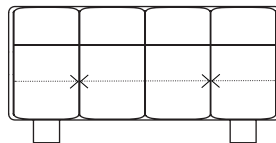

CLEANING INSTRUCTIONS

Please download our material care & cleaning instructions through artisan.ba/materials

AVAILABLE DIMENSIONS:

HEIGHT 50 WIDTH 140 CM DEPTH 47 CM WITH 3 DOORS

HEIGHT 50 WIDTH 180 CM DEPTH 47 CM WITH 4 DOORS

HEIGHT 50 WIDTH 240 CM DEPTH 47 CM WITH 5 DOORS

HEIGHT 75 WIDTH 140 CM DEPTH 47 CM WITH 3 DOORS

HEIGHT 75 WIDTH 140 CM DEPTH 47 CM WITH 2 DOORS AND 3 DRAWERS

HEIGHT 75 WIDTH 180 CM DEPTH 47 CM WITH 3 DOORS

HEIGHT 75 WIDTH 240 CM DEPTH 47 CM WITH 5 DOORS

HEIGHT 90 WIDTH 140 CM DEPTH 47 CM WITH 3 DOORS

HEIGHT 90 WIDTH 180 CM DEPTH 47 CM WITH 4 DOORS

HEIGHT 90 WIDTH 180 CM DEPTH 47 CM WITH 4 DOORS AND 4 DRAWERS

HEIGHT 90 WIDTH 240 CM DEPTH 47 CM WITH 5 DOORS

AMERICAN WALNUT
A01 Natural soap

AMERICAN WALNUT
A03 Natural oil

EUROPEAN WALNUT
A01 Natural soap

EUROPEAN WALNUT
A03 Natural oil

EUROPEAN WALNUT
A04 White oil