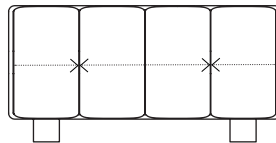

DIMENSIONS

Height: 50, 75, 90 cm/ in
Width: 140, 180, 240 cm/ 55.11, 70.86, 94.48 in
Depth: 47 cm/ 18.50 in
Shelf thickness: 2 cm/ 0.78 in
Commode thickness: 2 cm/ 0.78 in
Foreparts thickness 3,5 cm/ 1.37 in
Back thickness: 2 cm/ 0.78 in

CLEANING INSTRUCTIONS

Please download our material care & cleaning instructions through artisan.ba/materials

AVAILABLE DIMENSIONS:

HEIGHT 50 WIDTH 140 CM DEPTH 47 CM WITH 3 DOORS

HEIGHT 50 WIDTH 180 CM DEPTH 47 CM WITH 4 DOORS

HEIGHT 50 WIDTH 240 CM DEPTH 47 CM WITH 5 DOORS

HEIGHT 75 WIDTH 140 CM DEPTH 47 CM WITH 3 DOORS

HEIGHT 75 WIDTH 140 CM DEPTH 47 CM WITH 2 DOORS AND 3 DRAWERS

HEIGHT 75 WIDTH 180 CM DEPTH 47 CM WITH 3 DOORS

HEIGHT 75 WIDTH 240 CM DEPTH 47 CM WITH 5 DOORS

HEIGHT 90 WIDTH 140 CM DEPTH 47 CM WITH 3 DOORS

HEIGHT 90 WIDTH 180 CM DEPTH 47 CM WITH 4 DOORS

HEIGHT 90 WIDTH 180 CM DEPTH 47 CM WITH 4 DOORS AND 4 DRAWERS