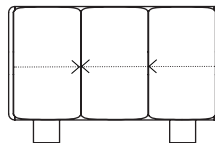

DIMENSIONS

Height: 50, 75, 90 cm/ in
Width: 140, 180, 240 cm/ 55.11, 70.86, 94.48 in
Depth: 47 cm/ 18.50 in
Shelf thickness: 2 cm/ 0.78 in
Commode thickness: 2 cm/ 0.78 in
Foreparts thickness 3,5 cm/ 1.37 in
Back thickness: 2 cm/ 0.78 in

CLEANING INSTRUCTIONS

Please download our material care & cleaning instructions through artisan.ba/materials

AVAILABLE DIMENSIONS:

HEIGHT 50 WIDTH 140 CM DEPTH 47 CM WITH 3 DOORS

HEIGHT 50 WIDTH 180 CM DEPTH 47 CM WITH 4 DOORS

HEIGHT 50 WIDTH 240 CM DEPTH 47 CM WITH 5 DOORS

HEIGHT 75 WIDTH 140 CM DEPTH 47 CM WITH 3 DOORS

HEIGHT 75 WIDTH 140 CM DEPTH 47 CM WITH 2 DOORS AND 3 DRAWERS

HEIGHT 75 WIDTH 180 CM DEPTH 47 CM WITH 3 DOORS

HEIGHT 75 WIDTH 240 CM DEPTH 47 CM WITH 5 DOORS

HEIGHT 90 WIDTH 140 CM DEPTH 47 CM WITH 3 DOORS

HEIGHT 90 WIDTH 180 CM DEPTH 47 CM WITH 4 DOORS

HEIGHT 90 WIDTH 180 CM DEPTH 47 CM WITH 4 DOORS AND 4 DRAWERS