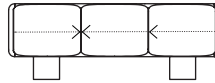

STOCK ITEMS

No

COUNTRY OF ORIGIN

BiH

NOTE

Height of the legs: 15 cm
Other modifications and prices on request.
The listed weights are approximate; the weight of each piece depends on its dimensions and the type of wood.

DIMENSIONS

Height: 50, 75, 90 cm/ in
Width: 140, 180, 240 cm/ 55.11, 70.86, 94.48 in
Depth: 47 cm/ 18.50 in
Shelf thickness: 2 cm/ 0.78 in
Commode thickness: 2 cm/ 0.78 in
Foreparts thickness 3,5 cm/ 1.37 in
Back thickness: 2 cm/ 0.78 in

CLEANING INSTRUCTIONS

Please download our material care & cleaning instructions through artisan.ba/materials

AVAILABLE DIMENSIONS:

HEIGHT 50 WIDTH 140 CM DEPTH 47 CM WITH 3 DOORS

HEIGHT 50 WIDTH 180 CM DEPTH 47 CM WITH 4 DOORS

HEIGHT 50 WIDTH 240 CM DEPTH 47 CM WITH 5 DOORS

HEIGHT 75 WIDTH 140 CM DEPTH 47 CM WITH 3 DOORS

HEIGHT 75 WIDTH 140 CM DEPTH 47 CM WITH 2 DOORS AND 3 DRAWERS

HEIGHT 75 WIDTH 180 CM DEPTH 47 CM WITH 3 DOORS