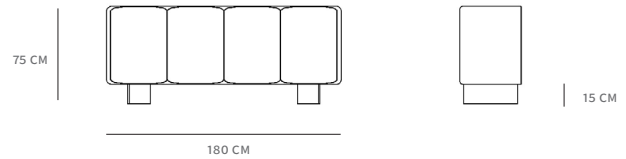

ARTISAN[®]

Bloop sideboard

REGULAR COMPANY & NEISAKO

ARTISAN.BA

*love
wood*

DRAWING DIMENSION: H 75 W 180 D 47 CM WITH 4 DOORS

AVAILABLE DIMENSIONS:

H 50 W 140 D 47 CM WITH 3 DOORS	H 75 W 140 D 47 CM WITH 3 DOORS	H 90 W 140 D 47 CM WITH 3 DOORS
H 50 W 180 D 47 CM WITH 4 DOORS	H 75 W 140 D 47 CM WITH 2 DOORS + 3 DRAWERS	H 90 W 180 D 47 CM WITH 4 DOORS
H 50 W 240 D 47 CM WITH 5 DOORS	H 75 W 180 D 47 CM WITH 4 DOORS + 4 DRAWERS	H 90 W 180 D 47 CM WITH 4 DOORS + 4 DRAWERS
	H 75 W 240 D 47 CM WITH 5 DOORS	H 90 W 240 D 47 CM WITH 5 DOORS

STOCK ITEMS

No

COUNTRY OF ORIGIN

BiH

NOTE

Height of the legs: 15 cm
Other modifications and prices on request.
The listed weights are approximate; the weight of each piece depends on its dimensions and the type of wood.

DIMENSIONS

Height: 50, 75, 90 cm/ in
Width: 140, 180, 240 cm/ 55.11, 70.86, 94.48 in
Depth: 47 cm/ 18.50 in
Shelf thickness: 2 cm/ 0.78 in
Commode thickness: 2 cm/ 0.78 in
Foreparts thickness 3,5 cm/ 1.37 in
Back thickness: 2 cm/ 0.78 in

HEIGHT 75 WIDTH 240 CM DEPTH 47 CM WITH 5 DOORS

HEIGHT 90 WIDTH 140 CM DEPTH 47 CM WITH 3 DOORS

HEIGHT 90 WIDTH 180 CM DEPTH 47 CM WITH 4 DOORS

HEIGHT 90 WIDTH 180 CM DEPTH 47 CM WITH 4 DOORS AND 4 DRAWERS