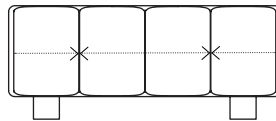

DIMENSIONS

Height: 50, 75, 90 cm/ in
Width: 140, 180, 240 cm/ 55.11, 70.86, 94.48 in
Depth: 47 cm/ 18.50 in
Shelf thickness: 2 cm/ 0.78 in
Commode thickness: 2 cm/ 0.78 in
Foreparts thickness 3,5 cm/ 1.37 in
Back thickness: 2 cm/ 0.78 in

CLEANING INSTRUCTIONS

Please download our material care & cleaning instructions through artisan.ba/materials

AVAILABLE DIMENSIONS:

HEIGHT 50 WIDTH 140 CM DEPTH 47 CM WITH 3 DOORS

HEIGHT 50 WIDTH 180 CM DEPTH 47 CM WITH 4 DOORS

HEIGHT 50 WIDTH 240 CM DEPTH 47 CM WITH 5 DOORS

HEIGHT 75 WIDTH 140 CM DEPTH 47 CM WITH 3 DOORS

HEIGHT 75 WIDTH 140 CM DEPTH 47 CM WITH 2 DOORS AND 3 DRAWERS

HEIGHT 75 WIDTH 180 CM DEPTH 47 CM WITH 3 DOORS

HEIGHT 75 WIDTH 240 CM DEPTH 47 CM WITH 5 DOORS

HEIGHT 90 WIDTH 140 CM DEPTH 47 CM WITH 3 DOORS

HEIGHT 90 WIDTH 180 CM DEPTH 47 CM WITH 4 DOORS

HEIGHT 90 WIDTH 180 CM DEPTH 47 CM WITH 4 DOORS AND 4 DRAWERS