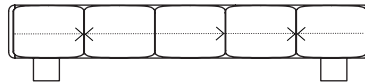

DIMENSIONS

Height: 50, 75, 90 cm/ in
Width: 140, 180, 240 cm/ 55.11, 70.86, 94.48 in
Depth: 47 cm/ 18.50 in
Shelf thickness: 2 cm/ 0.78 in
Commode thickness: 2 cm/ 0.78 in
Foreparts thickness 3,5 cm/ 1.37 in
Back thickness: 2 cm/ 0.78 in

CLEANING INSTRUCTIONS

Please download our material care & cleaning instructions through artisan.ba/materials

AVAILABLE DIMENSIONS:

HEIGHT 50 WIDTH 140 CM DEPTH 47 CM WITH 3 DOORS

HEIGHT 50 WIDTH 180 CM DEPTH 47 CM WITH 4 DOORS

HEIGHT 50 WIDTH 240 CM DEPTH 47 CM WITH 5 DOORS

HEIGHT 75 WIDTH 140 CM DEPTH 47 CM WITH 3 DOORS

HEIGHT 75 WIDTH 140 CM DEPTH 47 CM WITH 2 DOORS AND 3 DRAWERS

HEIGHT 75 WIDTH 180 CM DEPTH 47 CM WITH 3 DOORS

HEIGHT 75 WIDTH 240 CM DEPTH 47 CM WITH 5 DOORS

HEIGHT 90 WIDTH 140 CM DEPTH 47 CM WITH 3 DOORS

HEIGHT 90 WIDTH 180 CM DEPTH 47 CM WITH 4 DOORS

HEIGHT 90 WIDTH 180 CM DEPTH 47 CM WITH 4 DOORS AND 4 DRAWERS