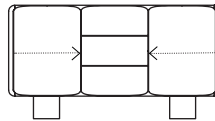

DIMENSIONS

Height: 50, 75, 90 cm/ in
Width: 140, 180, 240 cm/ 55.11, 70.86, 94.48 in
Depth: 47 cm/ 18.50 in
Shelf thickness: 2 cm/ 0.78 in
Commode thickness: 2 cm/ 0.78 in
Foreparts thickness 3,5 cm/ 1.37 in
Back thickness: 2 cm/ 0.78 in

CLEANING INSTRUCTIONS

Please download our material care & cleaning instructions through artisan.ba/materials

AVAILABLE DIMENSIONS:

HEIGHT 50 WIDTH 140 CM DEPTH 47 CM WITH 3 DOORS

HEIGHT 50 WIDTH 180 CM DEPTH 47 CM WITH 4 DOORS

HEIGHT 50 WIDTH 240 CM DEPTH 47 CM WITH 5 DOORS

HEIGHT 75 WIDTH 140 CM DEPTH 47 CM WITH 3 DOORS

HEIGHT 75 WIDTH 140 CM DEPTH 47 CM WITH 2 DOORS AND 3 DRAWERS

HEIGHT 75 WIDTH 180 CM DEPTH 47 CM WITH 3 DOORS

HEIGHT 75 WIDTH 240 CM DEPTH 47 CM WITH 5 DOORS

HEIGHT 90 WIDTH 140 CM DEPTH 47 CM WITH 3 DOORS

HEIGHT 90 WIDTH 180 CM DEPTH 47 CM WITH 4 DOORS

HEIGHT 90 WIDTH 180 CM DEPTH 47 CM WITH 4 DOORS AND 4 DRAWERS