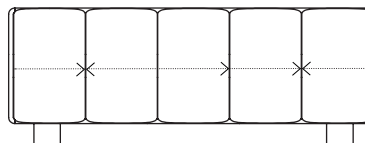

CLEANING INSTRUCTIONS

Please download our material care & cleaning instructions through artisan.ba/materials

AVAILABLE DIMENSIONS:

HEIGHT 50 WIDTH 140 CM DEPTH 47 CM WITH 3 DOORS

HEIGHT 50 WIDTH 180 CM DEPTH 47 CM WITH 4 DOORS

HEIGHT 50 WIDTH 240 CM DEPTH 47 CM WITH 5 DOORS

HEIGHT 75 WIDTH 140 CM DEPTH 47 CM WITH 3 DOORS

HEIGHT 75 WIDTH 140 CM DEPTH 47 CM WITH 2 DOORS AND 3 DRAWERS

HEIGHT 75 WIDTH 180 CM DEPTH 47 CM WITH 3 DOORS

HEIGHT 75 WIDTH 240 CM DEPTH 47 CM WITH 5 DOORS

HEIGHT 90 WIDTH 140 CM DEPTH 47 CM WITH 3 DOORS

HEIGHT 90 WIDTH 180 CM DEPTH 47 CM WITH 4 DOORS

HEIGHT 90 WIDTH 180 CM DEPTH 47 CM WITH 4 DOORS AND 4 DRAWERS

HEIGHT 90 WIDTH 240 CM DEPTH 47 CM WITH 5 DOORS

AMERICAN WALNUT
A01 Natural soap

AMERICAN WALNUT
A03 Natural oil

EUROPEAN WALNUT
A01 Natural soap

EUROPEAN WALNUT
A03 Natural oil

EUROPEAN WALNUT
A04 White oil