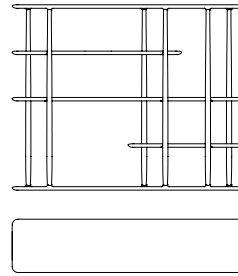

**ARTISAN<sup>®</sup>**

*Nila shelf*

REGULAR COMPANY & NEISAKO

ARTISAN.BA

*love  
wood*

160X46X40 CM  
180X46X40 CM  
200X46X40 CM  
160X46X80 CM  
180X46X80 CM  
200X46X80 CM  
160X46X120 CM  
180X46X120 CM  
200X46X120 CM  
160X46X160 CM  
180X46X160 CM  
200X46X160 CM

## DESCRIPTION

The Nila shelving system is a series of light, airy display units designed to complement modern spaces. Vertical supports blend seamlessly into the upper and lower boards, creating soft transitions and a harmonious structure. Floating shelves emphasize visual lightness, while the interplay between solid surfaces and open space offers a versatile canvas for creative compositions. Perfect as a room divider or a standalone feature, the Nila shelving system brings both function and aesthetic refinement.

### DIMENSIONS

Height: 40,80,120, 160/ 15.74, 31.49, 47.24, 62.99 in  
Width: 160,180,200 cm/ 62.99,70.86, 78.74 in  
Depth: 46cm/18.11 in  
Shelf thickness: 2cm / 0.78cm

### PACKAGING DIMENSIONS

Height: 50- 170cm/ 19.68 - 66.92in  
Width: 170- 200 cm/66.92 - 78.74 in  
Depth: 50 cm/ 19.68 in