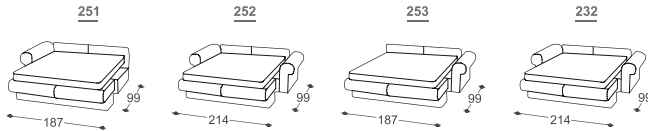

Fairy

M - 506

Height | 93
 Seat height | 47
 Seat depth | 53

*Lattoflex ležaj

Sleeping area

251, 252, 253
 > 140 x 198 x 12 cm
 232
 > 140 x 198 x 18 cm
 351, 352, 353
 > 160 x 198 x 12 cm

Description of used raw materials: