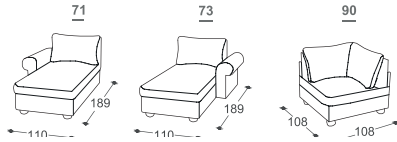

Fairy

M - 506

Height | 93
 Seat height | 47
 Seat depth | 53

*Lattoflex ležaj

Sleeping area

251, 252, 253
 > 140 x 198 x 12 cm
 232
 > 140 x 198 x 18 cm
 351, 352, 353
 > 160 x 198 x 12 cm

Description of used raw materials: