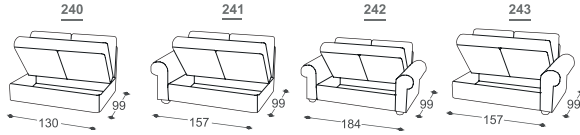

Fairy

M - 506

Height | 93
 Seat height | 47
 Seat depth | 53

*Lattoflex ležaj

Sleeping area

251, 252, 253
 > 140 x 198 x 12 cm
 232
 > 140 x 198 x 18 cm
 351, 352, 353
 > 160 x 198 x 12 cm

Description of used raw materials: