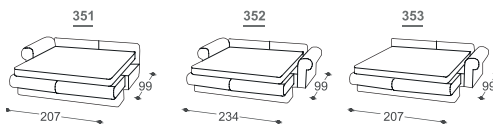

Fairy

M - 506

Height | 93
 Seat height | 47
 Seat depth | 53

*Lattoflex ležaj

Sleeping area

251, 252, 253
 > 140 x 198 x 12 cm
 232
 > 140 x 198 x 18 cm
 351, 352, 353
 > 160 x 198 x 12 cm

Description of used raw materials: