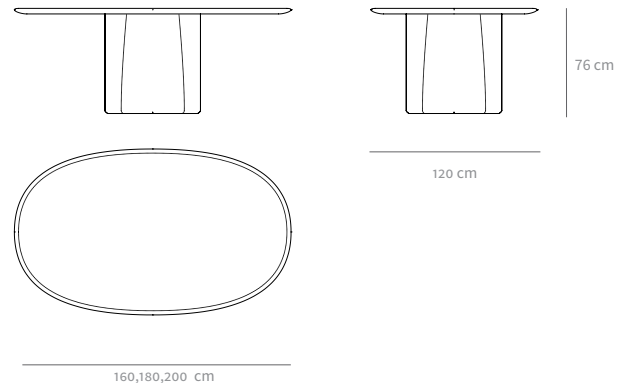

# Column oval single base table

REGULAR COMPANY

**ARTISAN**<sup>®</sup>  
ARTISAN.BA

H 76 W 160,180,200 D120

### NOTE

The base size depends on the tabletop dimensions, as specified below.

160 x 120 x 76 - base 55 x 55 cm

180 x 120 x 76 - base 55 x 55 cm

200 x 120 x 76 - base 65 x 65 cm

Other modifications and prices on request.

### DIMENSIONS

Height: 76 cm / 29.92 in

Width: 160, 180, 200 cm / 62.99, 70.86, 78.74 in

Depth: 120 cm / 47.24 in

Table top thickness: 4 cm / 1.57 in

### PACKAGING DIMENSIONS

Height: 81 cm / 31.89 in

Width: 150 - 210 / 59.05-82.67 in

Depth: 125 / 49.21 in