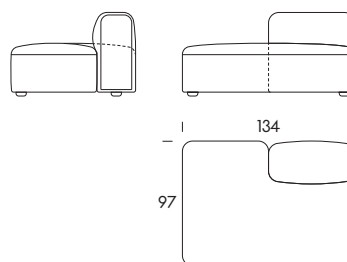

### General dimensions

Height	65cm
Seat Height	41cm
Seat Depth	64cm

## Dolmen Island System

Seat Height  
Seat Depth  
Height

41cm  
64cm  
65cm

**Extension DOI13**  
67×97×65cm

**One Seater Extension DOI40**  
134×97×65cm

**One Seater Extension DOI41**  
134×97×65cm

**Pouf DOI67**  
67×67×41cm

**Pouf DOI97**  
97×67×41cm

**Pouf DOI127**  
127×67×41cm

201×224cm

**Proposal 03**  
DOI67, DOI67, DOI127  
DOI13, DOI13, DOI13

261×164cm

**Proposal 04**  
DOI97, DOI13  
DOI13, DOI97

134×224cm

**Proposal 05**  
DOI97, DOI13  
DOI13, DOI97

194×164cm

**Proposal 06**  
DOI97, DOI67  
DOI13, DOI127