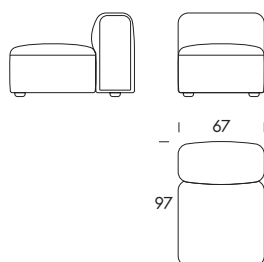

### General dimensions

Height	65cm
Seat Height	41cm
Seat Depth	64cm

## Dolmen Island System

Seat Height  
Seat Depth  
Height

41cm  
64cm  
65cm

**Extension DOI13**  
67×97×65cm

**One Seater Extension DOI40**  
134×97×65cm

**One Seater Extension DOI41**  
134×97×65cm

**Pouf DOI67**  
67×67×41cm

**Pouf DOI97**  
97×67×41cm

**Pouf DOI127**  
127×67×41cm

134×224cm

**Proposal 07**  
DOI13, DOI13  
DOI97, DOI13, DOI67

201×164cm

**Proposal 08**  
DOI13, DOI13, DOI13  
DOI97, DOI13, DOI67, DOI13

298×164cm

**Proposal 09**  
DOI40  
DOI97, DOI67

134×194cm

**Proposal 10**  
DOI13, DOI40  
DOI97, DOI67, DOI67