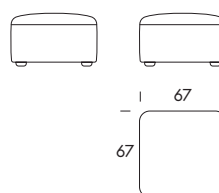

### General dimensions

Height	65cm
Seat Height	41cm
Seat Depth	64cm

## Dolmen Island System

Seat Height  
Seat Depth  
Height

41cm  
64cm  
65cm

**Extension DOI13**  
67×97×65cm

**One Seater Extension DOI40**  
134×97×65cm

**One Seater Extension DOI41**  
134×97×65cm

**Pouf DOI67**  
67×67×41cm

**Pouf DOI97**  
97×67×41cm

**Pouf DOI127**  
127×67×41cm

201×224cm

**Proposal 03**  
DOI67, DOI67, DOI127  
DOI13, DOI13, DOI13

261×164cm

**Proposal 04**  
DOI97, DOI13  
DOI13, DOI97

134×224cm

**Proposal 05**  
DOI97, DOI13  
DOI13, DOI97

194×164cm

**Proposal 06**  
DOI97, DOI67  
DOI13, DOI127