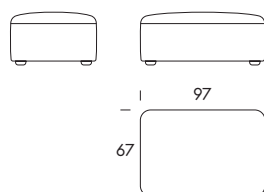

### General dimensions

Height	65cm
Seat Height	41cm
Seat Depth	64cm

## Dolmen Island System

Seat Height  
Seat Depth  
Height

41cm  
64cm  
65cm

**Extension DOI13**  
67×97×65cm

**One Seater Extension DOI40**  
134×97×65cm

**One Seater Extension DOI41**  
134×97×65cm

**Pouf DOI67**  
67×67×41cm

**Pouf DOI97**  
97×67×41cm

**Pouf DOI127**  
127×67×41cm

201×224cm

**Proposal 03**  
DOI67, DOI67, DOI127  
DOI13, DOI13, DOI13

261×164cm

**Proposal 04**  
DOI97, DOI13  
DOI13, DOI97

134×224cm

**Proposal 05**  
DOI97, DOI13  
DOI13, DOI97

194×164cm

**Proposal 06**  
DOI97, DOI67  
DOI13, DOI127