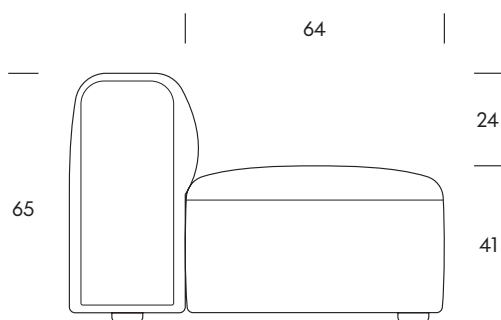

Suggested Fabric Colours

Product information website
<https://volumen.ba/collection/dolmen-island/>

Made from FSC-certified wood and other controlled materials.