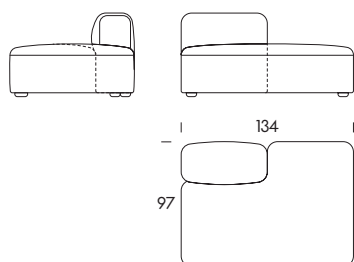

### General dimensions

Height	65cm
Seat Height	41cm
Seat Depth	64cm

## Dolmen Island System

Seat Height  
Seat Depth  
Height

41cm  
64cm  
65cm

**Extension DOI13**  
67×97×65cm

**One Seater Extension DOI40**  
134×97×65cm

**One Seater Extension DOI41**  
134×97×65cm

**Pouf DOI67**  
67×67×41cm

**Pouf DOI97**  
97×67×41cm

**Pouf DOI127**  
127×67×41cm

201×224cm

**Proposal 03**  
DOI67, DOI67, DOI127  
DOI13, DOI13, DOI13

261×164cm

**Proposal 04**  
DOI97, DOI13  
DOI13, DOI97

134×224cm

**Proposal 05**  
DOI97, DOI13  
DOI13, DOI97

194×164cm

**Proposal 06**  
DOI97, DOI67  
DOI13, DOI127