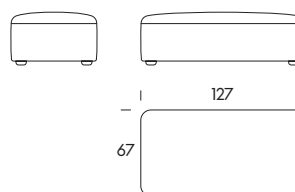

### General dimensions

Height	65cm
Seat Height	41cm
Seat Depth	64cm

## Dolmen Island System

Seat Height  
Seat Depth  
Height

41cm  
64cm  
65cm

**Extension DOI13**  
67×97×65cm

**One Seater Extension DOI40**  
134×97×65cm

**One Seater Extension DOI41**  
134×97×65cm

**Pouf DOI67**  
67×67×41cm

**Pouf DOI97**  
97×67×41cm

**Pouf DOI127**  
127×67×41cm

201×224cm

**Proposal 03**  
DOI67, DOI67, DOI127  
DOI13, DOI13, DOI13

261×164cm

**Proposal 04**  
DOI97, DOI13  
DOI13, DOI97

134×224cm

**Proposal 05**  
DOI97, DOI13  
DOI13, DOI97

194×164cm

**Proposal 06**  
DOI97, DOI67  
DOI13, DOI127