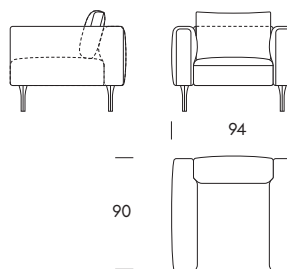

Designed by **Zoran Jedrejic**

Kubik System

General dimensions

Height	79cm
Seat Height	43cm
Seat Depth	81cm
Seat Depth with cushion	61cm

Structure

Solid Wood, Multilayer Plywood

Suspension

Elastic Webbing

Suggested Fabric Colours

Volumen 900 - Orsetto 01/1

Volumen 700 - Rico 989.510

Volumen 500 - Main Line Flax 19

Kubik System

Seat Height
Seat Depth
Height

43cm
61cm
79cm

Armchair KU10
94×77×66cm

Armchair KU10P
94×90×78cm

Two Seater Sofa KU25
200×101×79cm

Three Seater Sofa KU30
240×101×79cm

End Unit KU31
220×101×79cm

End Unit KU32
220×101×79cm

Kubik System

Seat Height
Seat Depth
Height

42cm
60cm
72cm

One Seater Extension KU40

160×101×79cm

One Seater Extension KU41

160×101×79cm

Chaise Longue KU42

120×180×79cm

Chaise Longue KU43

120×180×79cm