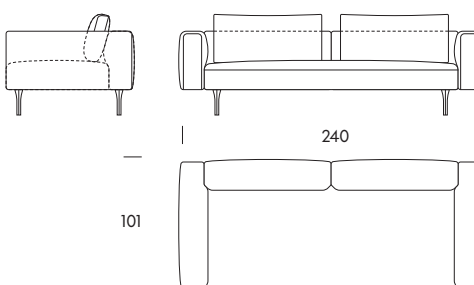

Designed by **Zoran Jedrejic**

Kubik System

General dimensions

Height	79cm
Seat Height	43cm
Seat Depth	81cm
Seat Depth with cushion	61cm

Structure

Solid Wood, Multilayer Plywood

Suspension

Elastic Webbing

Suggested Fabric Colours

Volumen 900 - Orsetto 01/1

Volumen 700 - Rico 989.510

Volumen 500 - Main Line Flax 19

Kubik System

Seat Height
Seat Depth
Height

43cm
61cm
79cm

Armchair KU10
94×77×66cm

Armchair KU10P
94×90×78cm

Two Seater Sofa KU25
200×101×79cm

Three Seater Sofa KU30
240×101×79cm

End Unit KU31
220×101×79cm

End Unit KU32
220×101×79cm

Kubik System

Seat Height
Seat Depth
Height

42cm
60cm
72cm