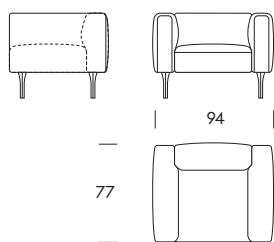

Designed by **Zoran Jedrejic**

Kubik System

General dimensions

Height	79cm
Seat Height	43cm
Seat Depth	81cm
Seat Depth with cushion	61cm

Structure

Solid Wood, Multilayer Plywood

Suspension

Elastic Webbing

Suggested Fabric Colours

Volumen 900 - Orsetto 01/1

Volumen 700 - Rico 989.510

Volumen 500 - Main Line Flax 19

Kubik System

Seat Height
Seat Depth
Height

43cm
61cm
79cm

Armchair KU10
94×77×66cm

Armchair KU10P
94×90×78cm

Two Seater Sofa KU25
200×101×79cm

Three Seater Sofa KU30
240×101×79cm

End Unit KU31
220×101×79cm

End Unit KU32
220×101×79cm

Kubik System

Seat Height
Seat Depth
Height

42cm
60cm
72cm

One Seater Extension KU40

160×101×79cm

One Seater Extension KU41

160×101×79cm

Chaise Longue KU42

120×180×79cm

Chaise Longue KU43

120×180×79cm