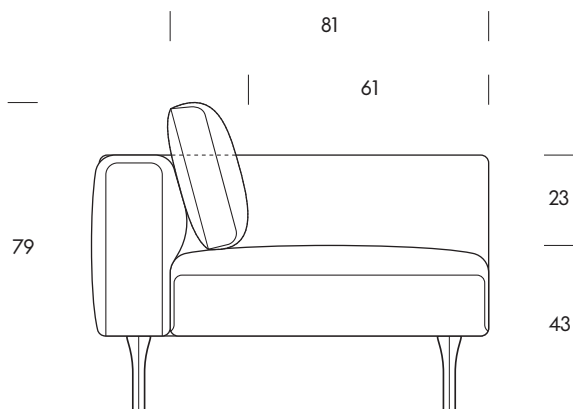

Product information website
<https://volumen.ba/collection/kubik/>

Wooden legs

Oak - Natural / White Oil

Oak - Black RAL 9005

American Walnut - Natural Oil

Suggested Fabric Colours

Volumen 900 - Orsetto 01/1

Volumen 700 - Rico 989.510

Volumen 500 - Main Line Flax 19