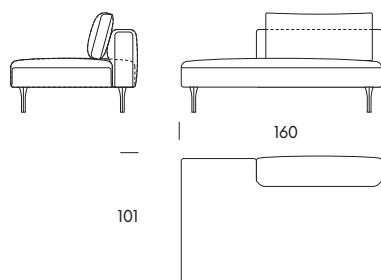

Designed by **Zoran Jedrejic**

Kubik System

General dimensions

Height	79cm
Seat Height	43cm
Seat Depth	81cm
Seat Depth with cushion	61cm

Structure

Solid Wood, Multilayer Plywood

Suspension

Elastic Webbing

Armchair KU10P
94×90×78cm

Two Seater Sofa KU25
200×101×79cm

Three Seater Sofa KU30
240×101×79cm

End Unit KU31
220×101×79cm

End Unit KU32
220×101×79cm

Kubik System

Seat Height
Seat Depth
Height

42cm
60cm
72cm

One Seater Extension KU40

160×101×79cm

One Seater Extension KU41

160×101×79cm

Chaise Longue KU42

120×180×79cm

Chaise Longue KU43

120×180×79cm