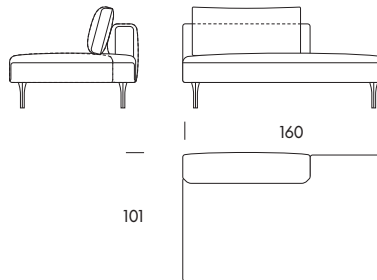

Designed by **Zoran Jedrejic**

Kubik System

General dimensions

Height	79cm
Seat Height	43cm
Seat Depth	81cm
Seat Depth with cushion	61cm

Structure

Solid Wood, Multilayer Plywood

Suspension

Elastic Webbing

Suggested Fabric Colours

Volumen 900 - Orsetto 01/1

Volumen 700 - Rico 989.510

Volumen 500 - Main Line Flax 19

Kubik System

Seat Height
Seat Depth
Height

43cm
61cm
79cm

Armchair KU10
94×77×66cm

Armchair KU10P
94×90×78cm

Two Seater Sofa KU25
200×101×79cm

Three Seater Sofa KU30
240×101×79cm

End Unit KU31
220×101×79cm

End Unit KU32
220×101×79cm

Kubik System

Seat Height
Seat Depth
Height

42cm
60cm
72cm

One Seater Extension KU40

160×101×79cm

One Seater Extension KU41

160×101×79cm

Chaise Longue KU42

120×180×79cm

Chaise Longue KU43

120×180×79cm