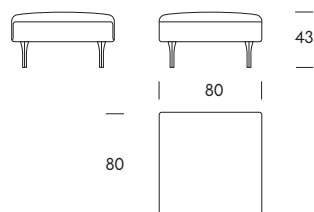

Designed by **Zoran Jedrejic**

Kubik System

General dimensions

Height	79cm
Seat Height	43cm
Seat Depth	81cm
Seat Depth with cushion	61cm

Structure

Solid Wood, Multilayer Plywood

Suspension

Elastic Webbing

Armchair KU10P
94×90×78cm

Two Seater Sofa KU25
200×101×79cm

Three Seater Sofa KU30
240×101×79cm

End Unit KU31
220×101×79cm

End Unit KU32
220×101×79cm

Kubik System

Seat Height
Seat Depth
Height

42cm
60cm
72cm

One Seater Extension KU40

160×101×79cm

One Seater Extension KU41

160×101×79cm

Chaise Longue KU42

120×180×79cm

Chaise Longue KU43

120×180×79cm

Pouf KU80

80×80×43cm

Kubik System

Seat Height
Seat Depth
Height

42cm
60cm
72cm

Proposal 01
KU10

94×77cm

Proposal 01
KU10P