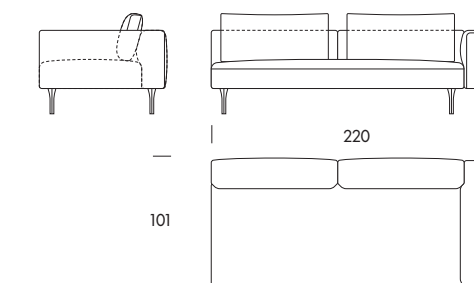

Designed by **Zoran Jedrejic**

Kubik System

General dimensions

Height	79cm
Seat Height	43cm
Seat Depth	81cm
Seat Depth with cushion	61cm

Structure

Solid Wood, Multilayer Plywood

Suspension

Elastic Webbing

Suggested Fabric Colours

Volumen 900 - Orsetto 01/1

Volumen 700 - Rico 989.510

Volumen 500 - Main Line Flax 19

Kubik System

Seat Height
Seat Depth
Height

43cm
61cm
79cm

Armchair KU10
94×77×66cm

Armchair KU10P
94×90×78cm

Two Seater Sofa KU25
200×101×79cm

Three Seater Sofa KU30
240×101×79cm

End Unit KU31
220×101×79cm

End Unit KU32
220×101×79cm

Kubik System

Seat Height
Seat Depth
Height

42cm
60cm
72cm

One Seater Extension KU40

160×101×79cm

One Seater Extension KU41

160×101×79cm

Chaise Longue KU42

120×180×79cm

Chaise Longue KU43

120×180×79cm