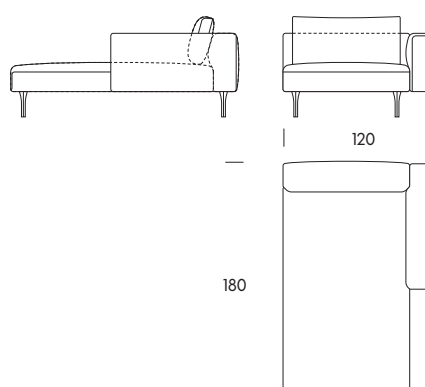

Designed by **Zoran Jedrejic**

Kubik System

General dimensions

Height	79cm
Seat Height	43cm
Seat Depth	81cm
Seat Depth with cushion	61cm

Structure

Solid Wood, Multilayer Plywood

Suspension

Elastic Webbing

Armchair KU10P
94×90×78cm

Two Seater Sofa KU25
200×101×79cm

Three Seater Sofa KU30
240×101×79cm

End Unit KU31
220×101×79cm

End Unit KU32
220×101×79cm

Kubik System

Seat Height
Seat Depth
Height

42cm
60cm
72cm

One Seater Extension KU40

160×101×79cm

One Seater Extension KU41

160×101×79cm

Chaise Longue KU42

120×180×79cm

Chaise Longue KU43

120×180×79cm

Pouf KU80

80×80×43cm

Kubik System

Seat Height
Seat Depth
Height

42cm
60cm
72cm

Proposal 01
KU10

94×77cm

Proposal 01
KU10P