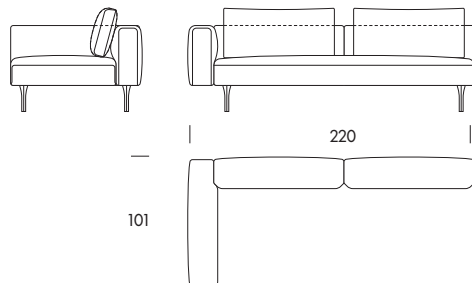

Designed by **Zoran Jedrejic**

Kubik System

General dimensions

Height	79cm
Seat Height	43cm
Seat Depth	81cm
Seat Depth with cushion	61cm

Structure

Solid Wood, Multilayer Plywood

Suspension

Elastic Webbing

Suggested Fabric Colours

Volumen 900 - Orsetto 01/1

Volumen 700 - Rico 989.510

Volumen 500 - Main Line Flax 19

Kubik System

Seat Height
Seat Depth
Height

43cm
61cm
79cm

Armchair KU10
94×77×66cm

Armchair KU10P
94×90×78cm

Two Seater Sofa KU25
200×101×79cm

Three Seater Sofa KU30
240×101×79cm

End Unit KU31
220×101×79cm

End Unit KU32
220×101×79cm

Kubik System

Seat Height
Seat Depth
Height

42cm
60cm
72cm

One Seater Extension KU40

160×101×79cm

One Seater Extension KU41

160×101×79cm

Chaise Longue KU42

120×180×79cm

Chaise Longue KU43

120×180×79cm