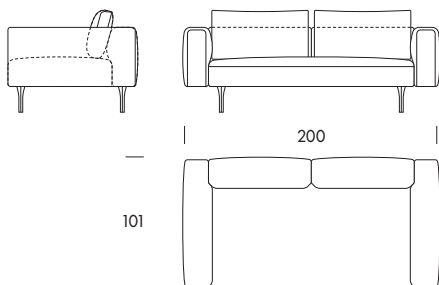

Designed by **Zoran Jedrejic**

Kubik System

General dimensions

Height	79cm
Seat Height	43cm
Seat Depth	81cm
Seat Depth with cushion	61cm

Structure

Solid Wood, Multilayer Plywood

Suspension

Elastic Webbing

Suggested Fabric Colours

Volumen 900 - Orsetto 01/1

Volumen 700 - Rico 989.510

Volumen 500 - Main Line Flax 19

Kubik System

Seat Height
Seat Depth
Height

43cm
61cm
79cm

Armchair KU10
94×77×66cm

Armchair KU10P
94×90×78cm

Two Seater Sofa KU25
200×101×79cm

Three Seater Sofa KU30
240×101×79cm

End Unit KU31
220×101×79cm

End Unit KU32
220×101×79cm

Kubik System

Seat Height
Seat Depth
Height

42cm
60cm
72cm