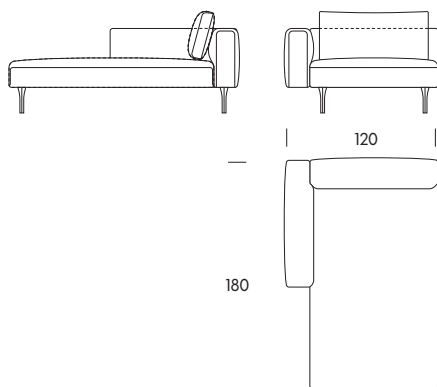

Designed by **Zoran Jedrejic**

Kubik System

General dimensions

Height	79cm
Seat Height	43cm
Seat Depth	81cm
Seat Depth with cushion	61cm

Structure

Solid Wood, Multilayer Plywood

Suspension

Elastic Webbing

Armchair KU10P
94×90×78cm

Two Seater Sofa KU25
200×101×79cm

Three Seater Sofa KU30
240×101×79cm

End Unit KU31
220×101×79cm

End Unit KU32
220×101×79cm

Kubik System

Seat Height
Seat Depth
Height

42cm
60cm
72cm

One Seater Extension KU40

160×101×79cm

One Seater Extension KU41

160×101×79cm

Chaise Longue KU42

120×180×79cm

Chaise Longue KU43

120×180×79cm

Pouf KU80

80×80×43cm

Kubik System

Seat Height
Seat Depth
Height

42cm
60cm
72cm

Proposal 01
KU10

94×77cm

Proposal 01
KU10P