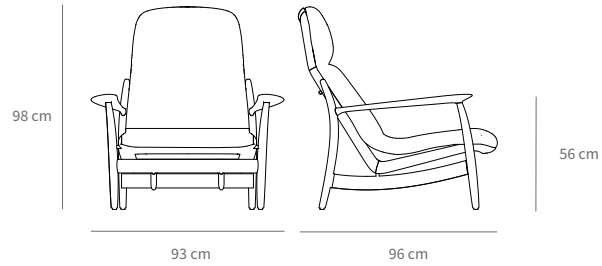

DESCRIPTION

The Nila Lounge Collection embodies Artisan's mastery in furniture design, with the chaise lounge as its centerpiece. Defined by a pronounced orthogonal structure supporting an organic form, this piece strikes a balance between strength and elegance. Its refined wooden frame and distinctively shaped armrests create a unique visual identity, while soft transitions and a sense of lightness lend a timeless appeal. The upholstered seat rests on a leather base, featuring woven details that provide structural reinforcement where needed, an interplay of technical precision and poetic expression. Subtle metal accents serve both as decorative elements and structural components. Their gently curved lines complete the silhouette, adding visual emphasis and strength.

PRODUCTION PROCESS

The wooden parts of the lounges are made of solid wood pieces, with precisely crafted joints produced on CNC machines. Each piece is chosen through careful matching of wood colors and structures. The technical parameters of hand-assembled chairs comply with standard requirements. Final sanding is done manually with fine-grained sandpaper, and various types of finishes enable a wide selection of the chair's final appearance.

PRODUCT TYPE

Lounge chair

USAGE

Indoor

DISMANTLING OPTION

No

GLIDERS

Standard gliders

STOCK ITEMS

No

COUNTRY OF ORIGIN

BiH

NOTE

The listed weights are approximate; the weight of each piece depends on the type of wood. Unless specified brass metal will be applied. Stainless steel available on request. Price same as brass.

Back: Always in Leather Couio 199 Tobacco (Brown). Currently available in three upholstery options only,

DIMENSIONS

Height: 98 cm/ 98.58 in

Width: 93 cm/36.6 in

Depth: 96 cm/37.7in

PACKAGING

Stretch wrap + five-layer cardboard box.

1 piece

PACKAGING DIMENSIONS

Height: 105cm/ 41.33 in

Width: 100 cm/ 39.37 in

Depth: 100 cm/ 39.37 in

WEIGHT

Weight: 25 kg

Packaging: 3 kg

MATERIALS

Oak, American and European walnut, elm, cherry, maple, ash

WOOD FINISHES

Available in a variety of natural oil and soap finishes. Discover more information artisan.ba/materials

SUPPORT BARS

Brass or stainless steel

BACK LEATHER

Couio 199 Tobacco (Brown)

UPHOLSTERY

Available in 3 fabrics options.

1. Remix 3, Revive 1, Torri Lana, Guest fabric seat
2. Steelcut Trio 3, Clay, Ecriture fabric seat
3. Karakorum, Moss, Vidar fabric seat

CLEANING INSTRUCTIONS

Please download our material care & cleaning instructions through artisan.ba/materials