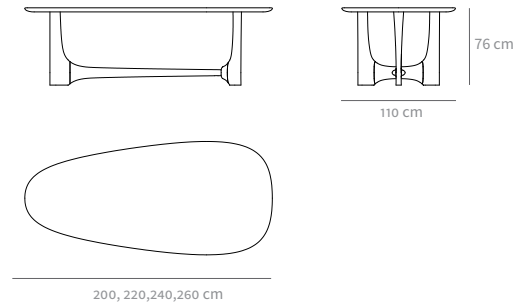

ARTISAN[®]

Oskar table

NEISAKO

ARTISAN.BA

*love
wood*

H 76 W 200, 220, 240, 260 D110

DESCRIPTION

The Oskar Collection includes tables and consoles crafted from solid wood, distinguished by sculptural legs inspired by modernist column designs from Brasília. Fluid transitions between horizontal and vertical elements create an architectural silhouette that is both dignified and understated. Each piece is made from carefully selected solid wood, precisely milled and finished by Artisan's skilled craftsmen. The design incorporates knock-down construction for convenient transport without compromising stability. Tables feature an oval-shaped tabletop with a prominent seating position on one side, subtly suggesting social hierarchy in a positive and respectful way. Consoles derive from the table design, using the wall as a section plane that reveals and utilizes the H-shaped support element.

STOCK ITEMS

No

COUNTRY OF ORIGIN

BiH

NOTE

Other modifications and prices on request.
The listed weights are approximate; the weight of each piece depends on its dimensions and the type of wood.

DIMENSIONS

Height: 76 cm/ 29.92 in
Width: 200, 220, 240, 260 cm/ 78.74, 86.61, 94.48, 102.36 in
Depth: 110 cm/ 43.31 in
Table top thickness: 4 cm/ 1.57 in

PACKAGING

Stretch wrap + five-layer cardboard box.
1 piece

PACKAGING DIMENSIONS

Height: 81 cm/ 31.89 in
Width: 210 - 270 / 82.67 -106.29 in
Depth: 115 / 45.28 in

WEIGHT

Weight: 80-100 kg
Packaging: 5 - 8 kg