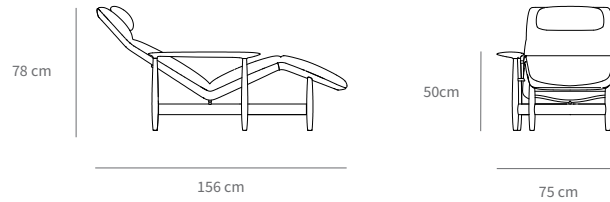

DESCRIPTION

The Nila Lounge Collection embodies Artisan's mastery in furniture design, with the chaise lounge as its centerpiece. Defined by a pronounced orthogonal structure supporting an organic form, this piece strikes a balance between strength and elegance. Its refined wooden frame and distinctively shaped armrests create a unique visual identity, while soft transitions and a sense of lightness lend a timeless appeal. The upholstered seat rests on a leather base, featuring woven details that provide structural reinforcement where needed, an interplay of technical precision and poetic expression. Subtle metal accents serve both as decorative elements and structural components. Their gently curved lines complete the silhouette, adding visual emphasis and strength.

PRODUCTION PROCESS

The wooden parts of the lounges are made of solid wood pieces, with precisely crafted joints produced on CNC machines. Each piece is chosen through careful matching of wood colors and structures. The technical parameters of hand-assembled chairs comply with standard requirements. Final sanding is done manually with fine-grained sandpaper, and various types of finishes enable a wide selection of the chair's final appearance.

PRODUCT TYPE

Lounge chair

USAGE

Indoor

DISMANTLING OPTION

No

GLIDERS

Standard gliders

STOCK ITEMS

No

COUNTRY OF ORIGIN

BiH

NOTE

The listed weights are approximate; the weight of each piece depends on the type of wood. Unless specified brass metal will be applied. Stainless steel available on request. Price same as brass. Back: Always in Leather Couio 199 Tobacco (Brown). Currently available in three upholstery options only. Standard version features a right-side armrest. A left-side option is available on request. The armrest is available on one side only.

DIMENSIONS

Height: 78 cm/ 30.70 in

Width: 75 cm/ 29.52 in

Depth: 156 cm/ 61.41 in

PACKAGING

Stretch wrap + five-layer cardboard box.

1 piece

PACKAGING DIMENSIONS

Height: 85cm/ 33.46 in

Width: 80 cm/ 31.49 in

Depth: 165 cm/ 64.96 in

WEIGHT

Weight: 27-30 kg

Packaging: 3 kg

MATERIALS

Oak, American and European walnut, elm, cherry, maple, ash

WOOD FINISHES

Available in a variety of natural oil and soap finishes. Discover more information artisan.ba/materials

SUPPORT BARS

Brass or stainless steel

BACK LEATHER

Couio 199 Tobacco (Brown)

UPHOLSTERY

Available in 3 fabrics options.

1. Remix 3, Revive 1, Torri Lana, Guest fabric seat
2. Steelcut Trio 3, Clay, Ecriture fabric seat
3. Karakorum, Moss, Vidar fabric seat

CLEANING INSTRUCTIONS

Please download our material care & cleaning instructions through artisan.ba/materials