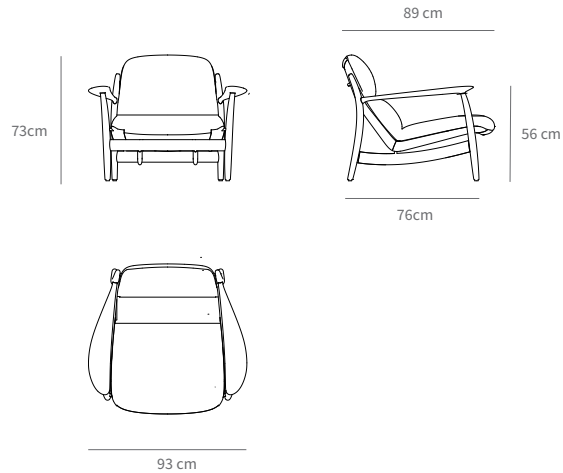

DESCRIPTION

The Nila Lounge Collection embodies Artisan's mastery in furniture design, with the chaise lounge as its centerpiece. Defined by a pronounced orthogonal structure supporting an organic form, this piece strikes a balance between strength and elegance. Its refined wooden frame and distinctively shaped armrests create a unique visual identity, while soft transitions and a sense of lightness lend a timeless appeal. The upholstered seat rests on a leather base, featuring woven details that provide structural reinforcement where needed, an interplay of technical precision and poetic expression. Subtle metal accents serve both as decorative elements and structural components. Their gently curved lines complete the silhouette, adding visual emphasis and strength.

PRODUCTION PROCESS

The wooden parts of the lounges are made of solid wood pieces, with precisely crafted joints produced on CNC machines. Each piece is chosen through careful matching of wood colors and structures. The technical parameters of hand-assembled chairs comply with standard requirements. Final sanding is done manually with fine-grained sandpaper, and various types of finishes enable a wide selection of the chair's final appearance.

PRODUCT TYPE

Lounge chair

USAGE

Indoor

DISMANTLING OPTION

No

GLIDERS

Standard gliders

STOCK ITEMS

No

COUNTRY OF ORIGIN

BiH

NOTE

The listed weights are approximate; the weight of each piece depends on the type of wood. : Unless specified brass metal will be applied. Stainless steel available on request. Price same as brass.

Back: Always in Leather Couio 199 Tobacco (Brown). Currently available in three upholstery options only,

DIMENSIONS

Height: 73 cm/ 28.7 in

Width: 93 cm/36.6 in

Depth: 89 cm/35 in

PACKAGING

Stretch wrap + five-layer cardboard box.

1 piece

PACKAGING DIMENSIONS

Height: 80 cm/ 31.49 in

Width: 100 cm/ 39.37 in

Depth: 95 cm/ 37.4 in

WEIGHT

Weight: 21 kg

Packaging: 3 kg

MATERIALS

Oak, American and European walnut, elm, cherry, maple, ash

WOOD FINISHES

Available in a variety of natural oil and soap finishes. Discover more information artisan.ba/materials

SUPPORT BARS

Brass or stainless steel

BACK LEATHER

Couio 199 Tobacco (Brown)

UPHOLSTERY

Available in 3 fabrics options.

CLEANING INSTRUCTIONS

Please download our material care & cleaning instructions through artisan.ba/materials