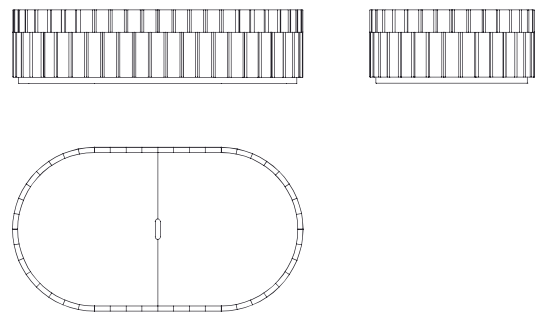

Repeta 04 coffee table

Woak

Design: Andrea Steidl
 Construction: Assembled
 Material: Walnut or oak
 Tray: Marble, Terrazzo or Wood
 Surface treatment: Oil
 Packing unit: 1

| W | | D | | H | Packing (cm) | Volume (m ³) | Weight (kg) | |
|--------|---|-------|---|-------|---------------|--------------------------|-------------|-----------|
| 142 cm | x | 80 cm | x | 36 cm | 147 / 85 / 43 | 0.537 | 47 | Package 1 |