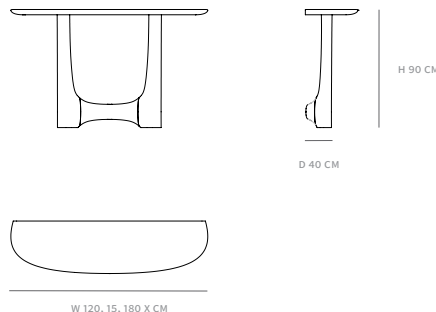

DESCRIPTION

The Oskar Collection includes tables and consoles crafted from solid wood, distinguished by sculptural legs inspired by modernist column designs from Brasília. Fluid transitions between horizontal and vertical elements create an architectural silhouette that is both dignified and understated. Each piece is made from carefully selected solid wood, precisely milled and finished by Artisan's skilled craftsmen. The design incorporates knock-down construction for convenient transport without compromising stability. Tables feature an oval-shaped tabletop with a prominent seating position on one side, subtly suggesting social hierarchy in a positive and respectful way. Consoles derive from the table design, using the wall as a section plane that reveals and utilizes the H-shaped support element.

PRODUCTION PROCESS

Tables are crafted from carefully selected, high-quality solid wood, chosen for its durability and distinctive natural grain. Each piece of wood is precisely cut and shaped to achieve clean lines and balanced proportions. Skilled artisans meticulously assemble the components using traditional joinery techniques, ensuring lasting strength and stability. Surfaces are finely sanded to enhance the wood's texture and prepare it for finishing. The final stage involves applying a chosen finish - whether natural oil, wax, or another treatment - to protect the wood and highlight its organic beauty. The result is a versatile, handcrafted table that seamlessly blends functionality with timeless design.

PRODUCT TYPE

Console table

USAGE

Indoor

DISMANTLING OPTION

Table top can be detached on request

GLIDERS

Felt pads

STOCK ITEMS

No

COUNTRY OF ORIGIN

BiH

NOTE

Other modifications and prices on request.
The listed weights are approximate; the weight of each piece depends on its dimensions and the type of wood.

DIMENSIONS

Height: 90 cm / 35.43 in
Width: 120, 150, 180 cm / 47.2, 59.05, 70.86 in
Depth: 40 cm / 15.7 in
Table top: 4cm / 1.57 in

PACKAGING

Stretch wrap + five-layer cardboard box.
1 piece

PACKAGING DIMENSIONS

Height: 100 cm / 39.37 in
Width: 125, 155, 185 cm / 49.2, 61.02, 73.83 in
Depth: 50 cm / 19.68 in

WEIGHT

Weight: 25-35 kg
Packaging: 3 kg

WOOD

Oak, American and European walnut, elm, cherry, maple, ash

TABLE TOP

Solid wood

TABLE BASE

Solid wood

WOOD FINISHES

Available in a variety of natural oil and soap finishes.

More information at artisan.ba/materials

TABLE TOP AND BASE FINISHES

Available in a variety of natural oil and soap finishes.

More information at artisan.ba/materials

CLEANING INSTRUCTIONS

Please download our material care & cleaning instructions through artisan.ba/materials